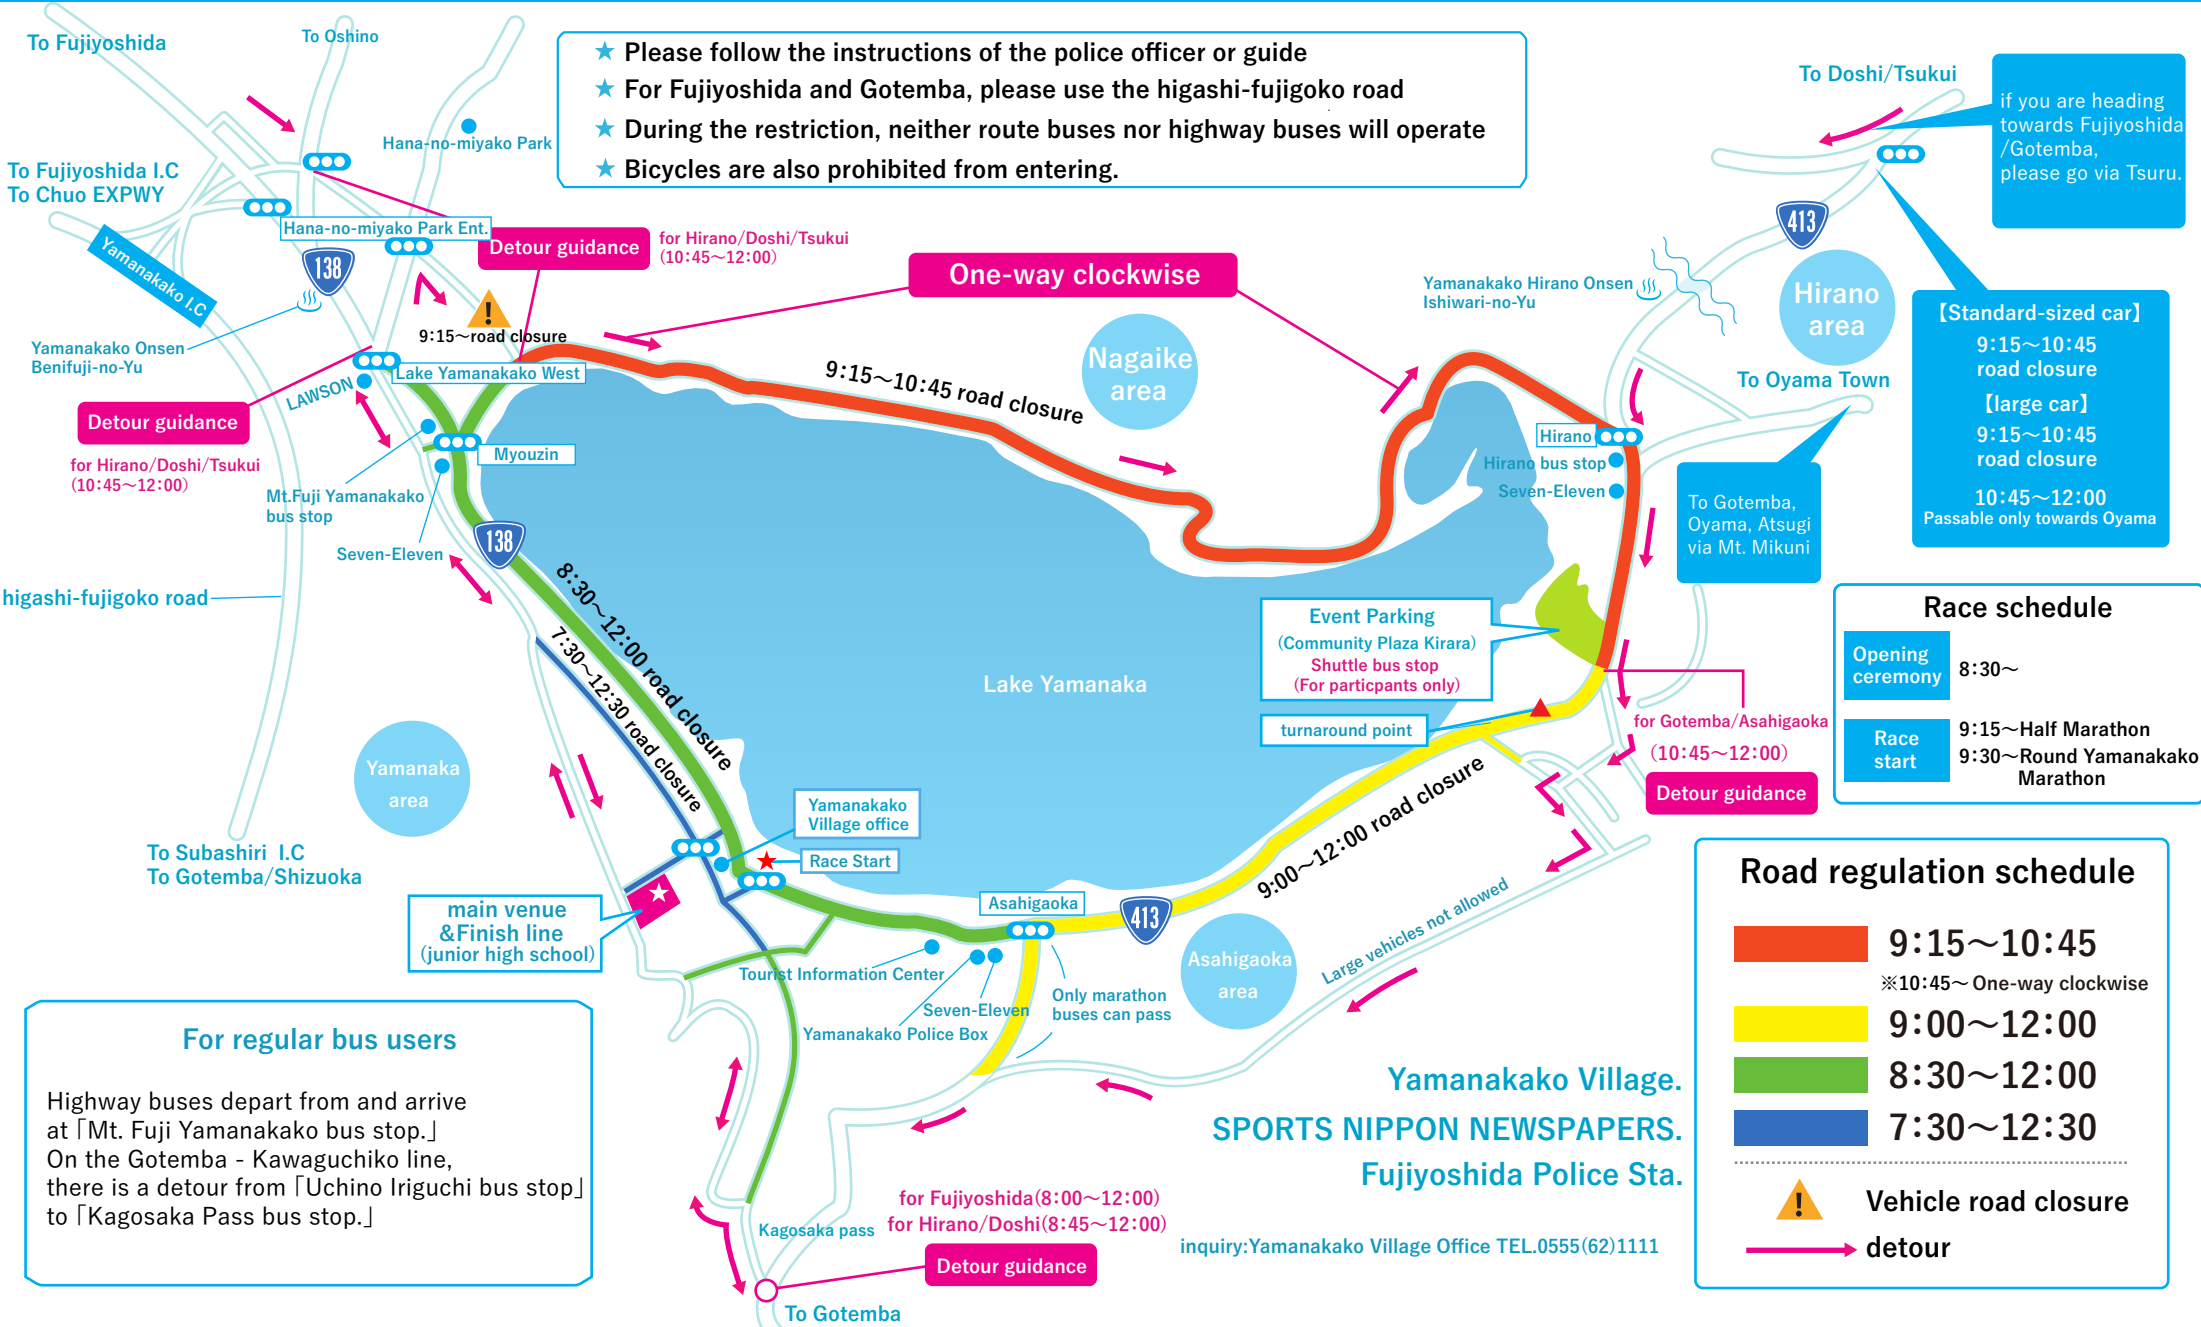

# 45th YAMANAKAKO ROAD RACE Notice of Traffic Restrictions

May 25, 2025

- ★ Please follow the instructions of the police officer or guide
- ★ For Fujiyoshida and Gotemba, please use the higashi-fujigoko road
- ★ During the restriction, neither route buses nor highway buses will operate
- ★ Bicycles are also prohibited from entering.

if you are heading towards Fujiyoshida /Gotemba, please go via Tsuru.

**[Standard-sized car]**  
9:15~10:45 road closure  
**[large car]**  
9:15~10:45 road closure  
10:45~12:00 Passable only towards Oyama

**Race schedule**

Opening ceremony	8:30~
Race start	9:15~Half Marathon 9:30~Round Yamanakako Marathon

**Road regulation schedule**

<span style="background-color: orange; width: 20px; height: 10px; display: inline-block;"></span>	9:15~10:45 ※10:45~ One-way clockwise
<span style="background-color: yellow; width: 20px; height: 10px; display: inline-block;"></span>	9:00~12:00
<span style="background-color: green; width: 20px; height: 10px; display: inline-block;"></span>	8:30~12:00
<span style="background-color: blue; width: 20px; height: 10px; display: inline-block;"></span>	7:30~12:30

! Vehicle road closure  
→ detour

**For regular bus users**

Highway buses depart from and arrive at 「Mt. Fuji Yamanakako bus stop.」  
On the Gotemba - Kawaguchiko line, there is a detour from 「Uchino Iriguchi bus stop」 to 「Kagosaka Pass bus stop.」